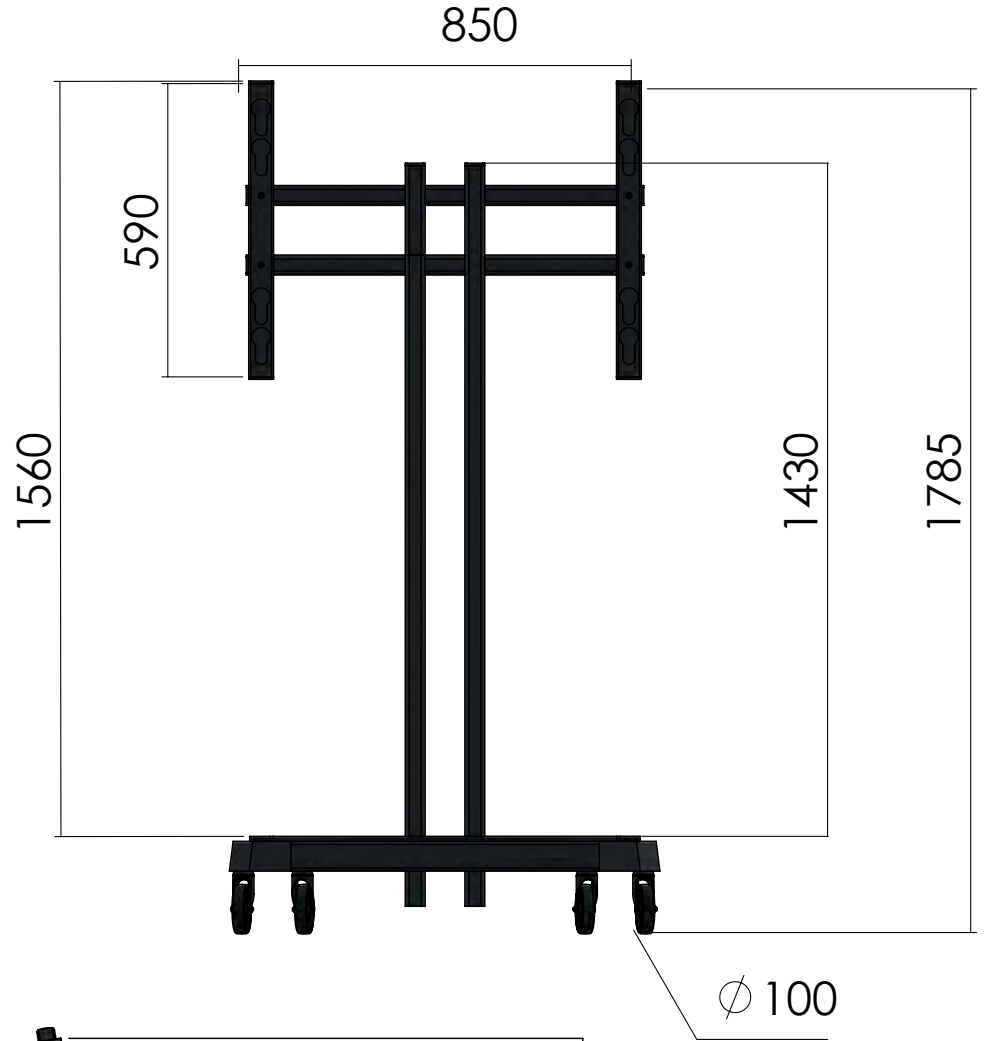

Çakmaklı Mahallesi, Hadımköy Yolu Caddesi
Emko Center D:75, 34500
Büyükdöğmece/İstanbul/Türkiye