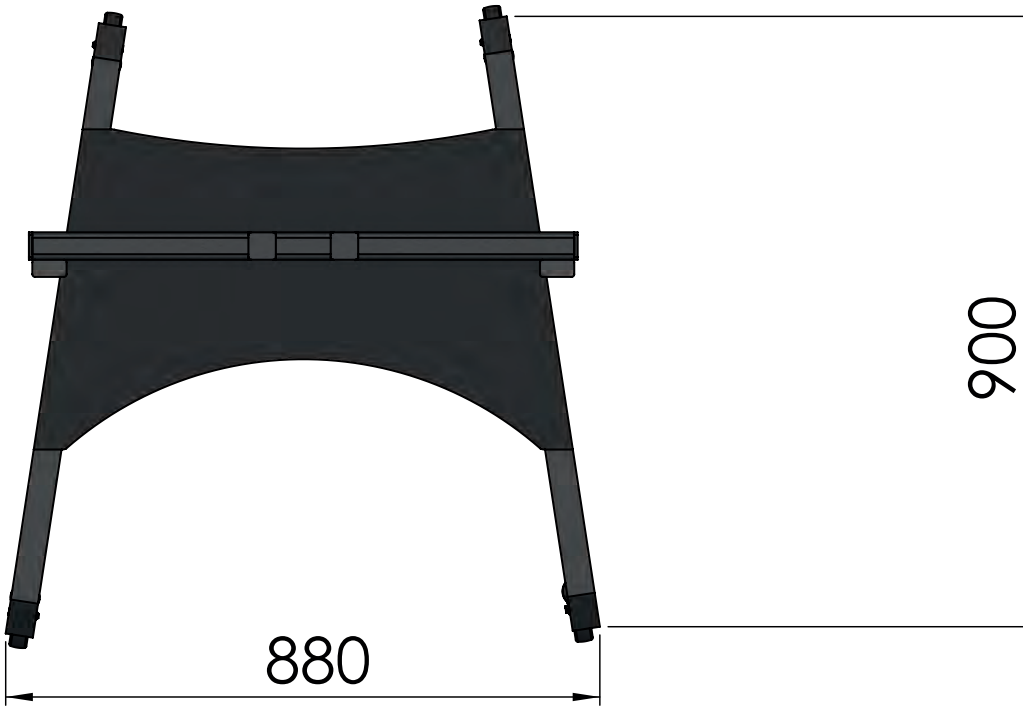

Çakmaklı Mahallesi, Hadımköy Yolu Caddesi
Emko Center D:75, 34500
Büyükdöğmece/İstanbul/Türkiye