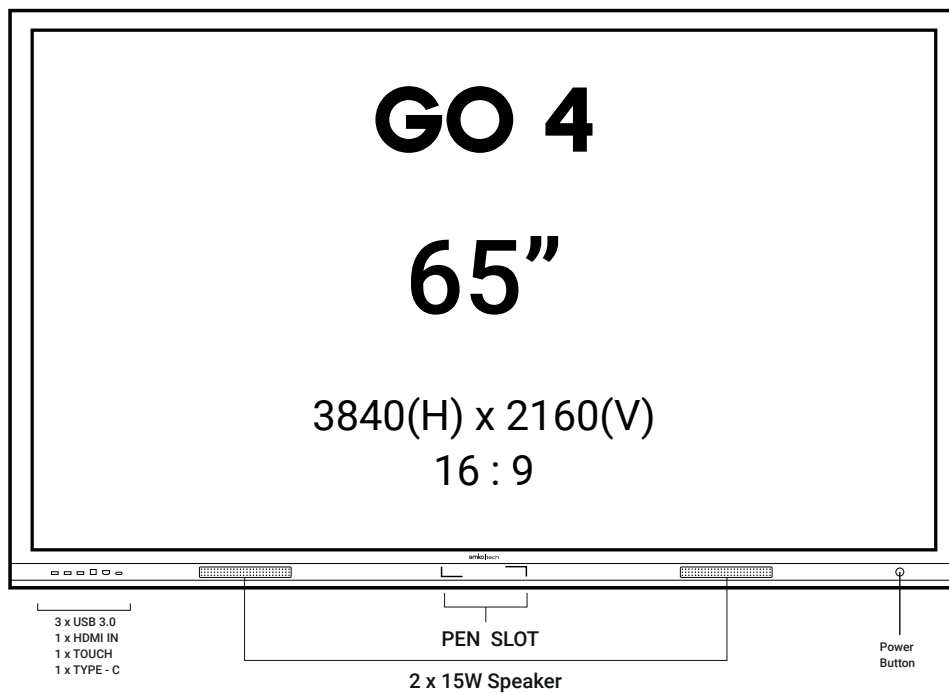

- +
- 1 x USB 2.0
 - 1 x MIC - IN
 - 1 x HDMI
 - 1 x VGA
 - 1 x LINE OUT
 - 1 x TOUCH

Technical Specification

Display Parameters		Specification	
Screen Size	65"	Product Size	1486.1 *888.6*88.9mm
Screen assembly process	Frame/Zero Bonding Technology	Size including rack	1486.1*888.6*119.9mm
Backlight type	DLED	Embedded wall installation size	1506.1*908.6*119.9mm
Pixel pitch	0.372 x 0.372mm	Package Size	1600*205*1001.5mm
Effective display area	1428.2*803.2mm	N.W./G.W.	36.7kg / 45.6kg
Screen Ratio	16:9	Installation method	Embedded installation (standard)
Physical Resolution	3840x 2160 UHD	Hanger hole distance	400*500mm
Brightness	350cd/m2	Installation Principle	Single side extra 20mm
Contrast Ratio	4000:1(Typ.)	Storage temperature	-20°C ~ 60°C
Display Color	1.06 billion colors	Storage humidity	10%RH ~ 90%RH
Viewing Angle	178°	Working temperature	-10°C ~ 55 °C
Refresh	60Hz	Working humidity	10%RH ~ 90%RH
Response Time	8 ms	Using lifetime	≥ 50000
Audio output power	8 Ω 15W x 2		
Touch		Power	
Touch Type	IR Touch Screen	Power requirements	110~240V/50~60Hz
Touch Points	The PC supports 20 touch points	Stand by power	≤ 0.5W
Touch embedding method	Embedded on the side	Onboard Interface	
Touch drive mode	HID driver-free	USB 2.0	x 1
Touch writing surface material	4mm tempered glass + Anti-glare	MIC-IN	x 1
Touch screen sensing method	Fingers or other non-transparent touch-sensitive media	HDMI	x 1
Touch screen positioning resolution	4096 x 4096	VGA	x 1
Touch system communication port	USB 2.0	LINE OUT	x 1
Detection function and calibration	With software automatic detection function	TOUCH	x 1
Responding speed	<8ms	Accessories	
Touch times	Unlimited times	Wall-mount bracket	x 1
Scan speed	100Hz/s	Remote control	x 1
Cursor speed	125P/S	Writing Pen	x 1
Touch accuracy	2mm	Power cable	x 1
Installation and maintenance method	Rear\side disassembly maintenance type		
Touch support operating system	XP/Win7/ Win10-11/ LINUX/ Android		
Front Interface			
USB 3.0	x 3		
HDMI	x 1		
Touch	x 1		
Type-C	x 1		